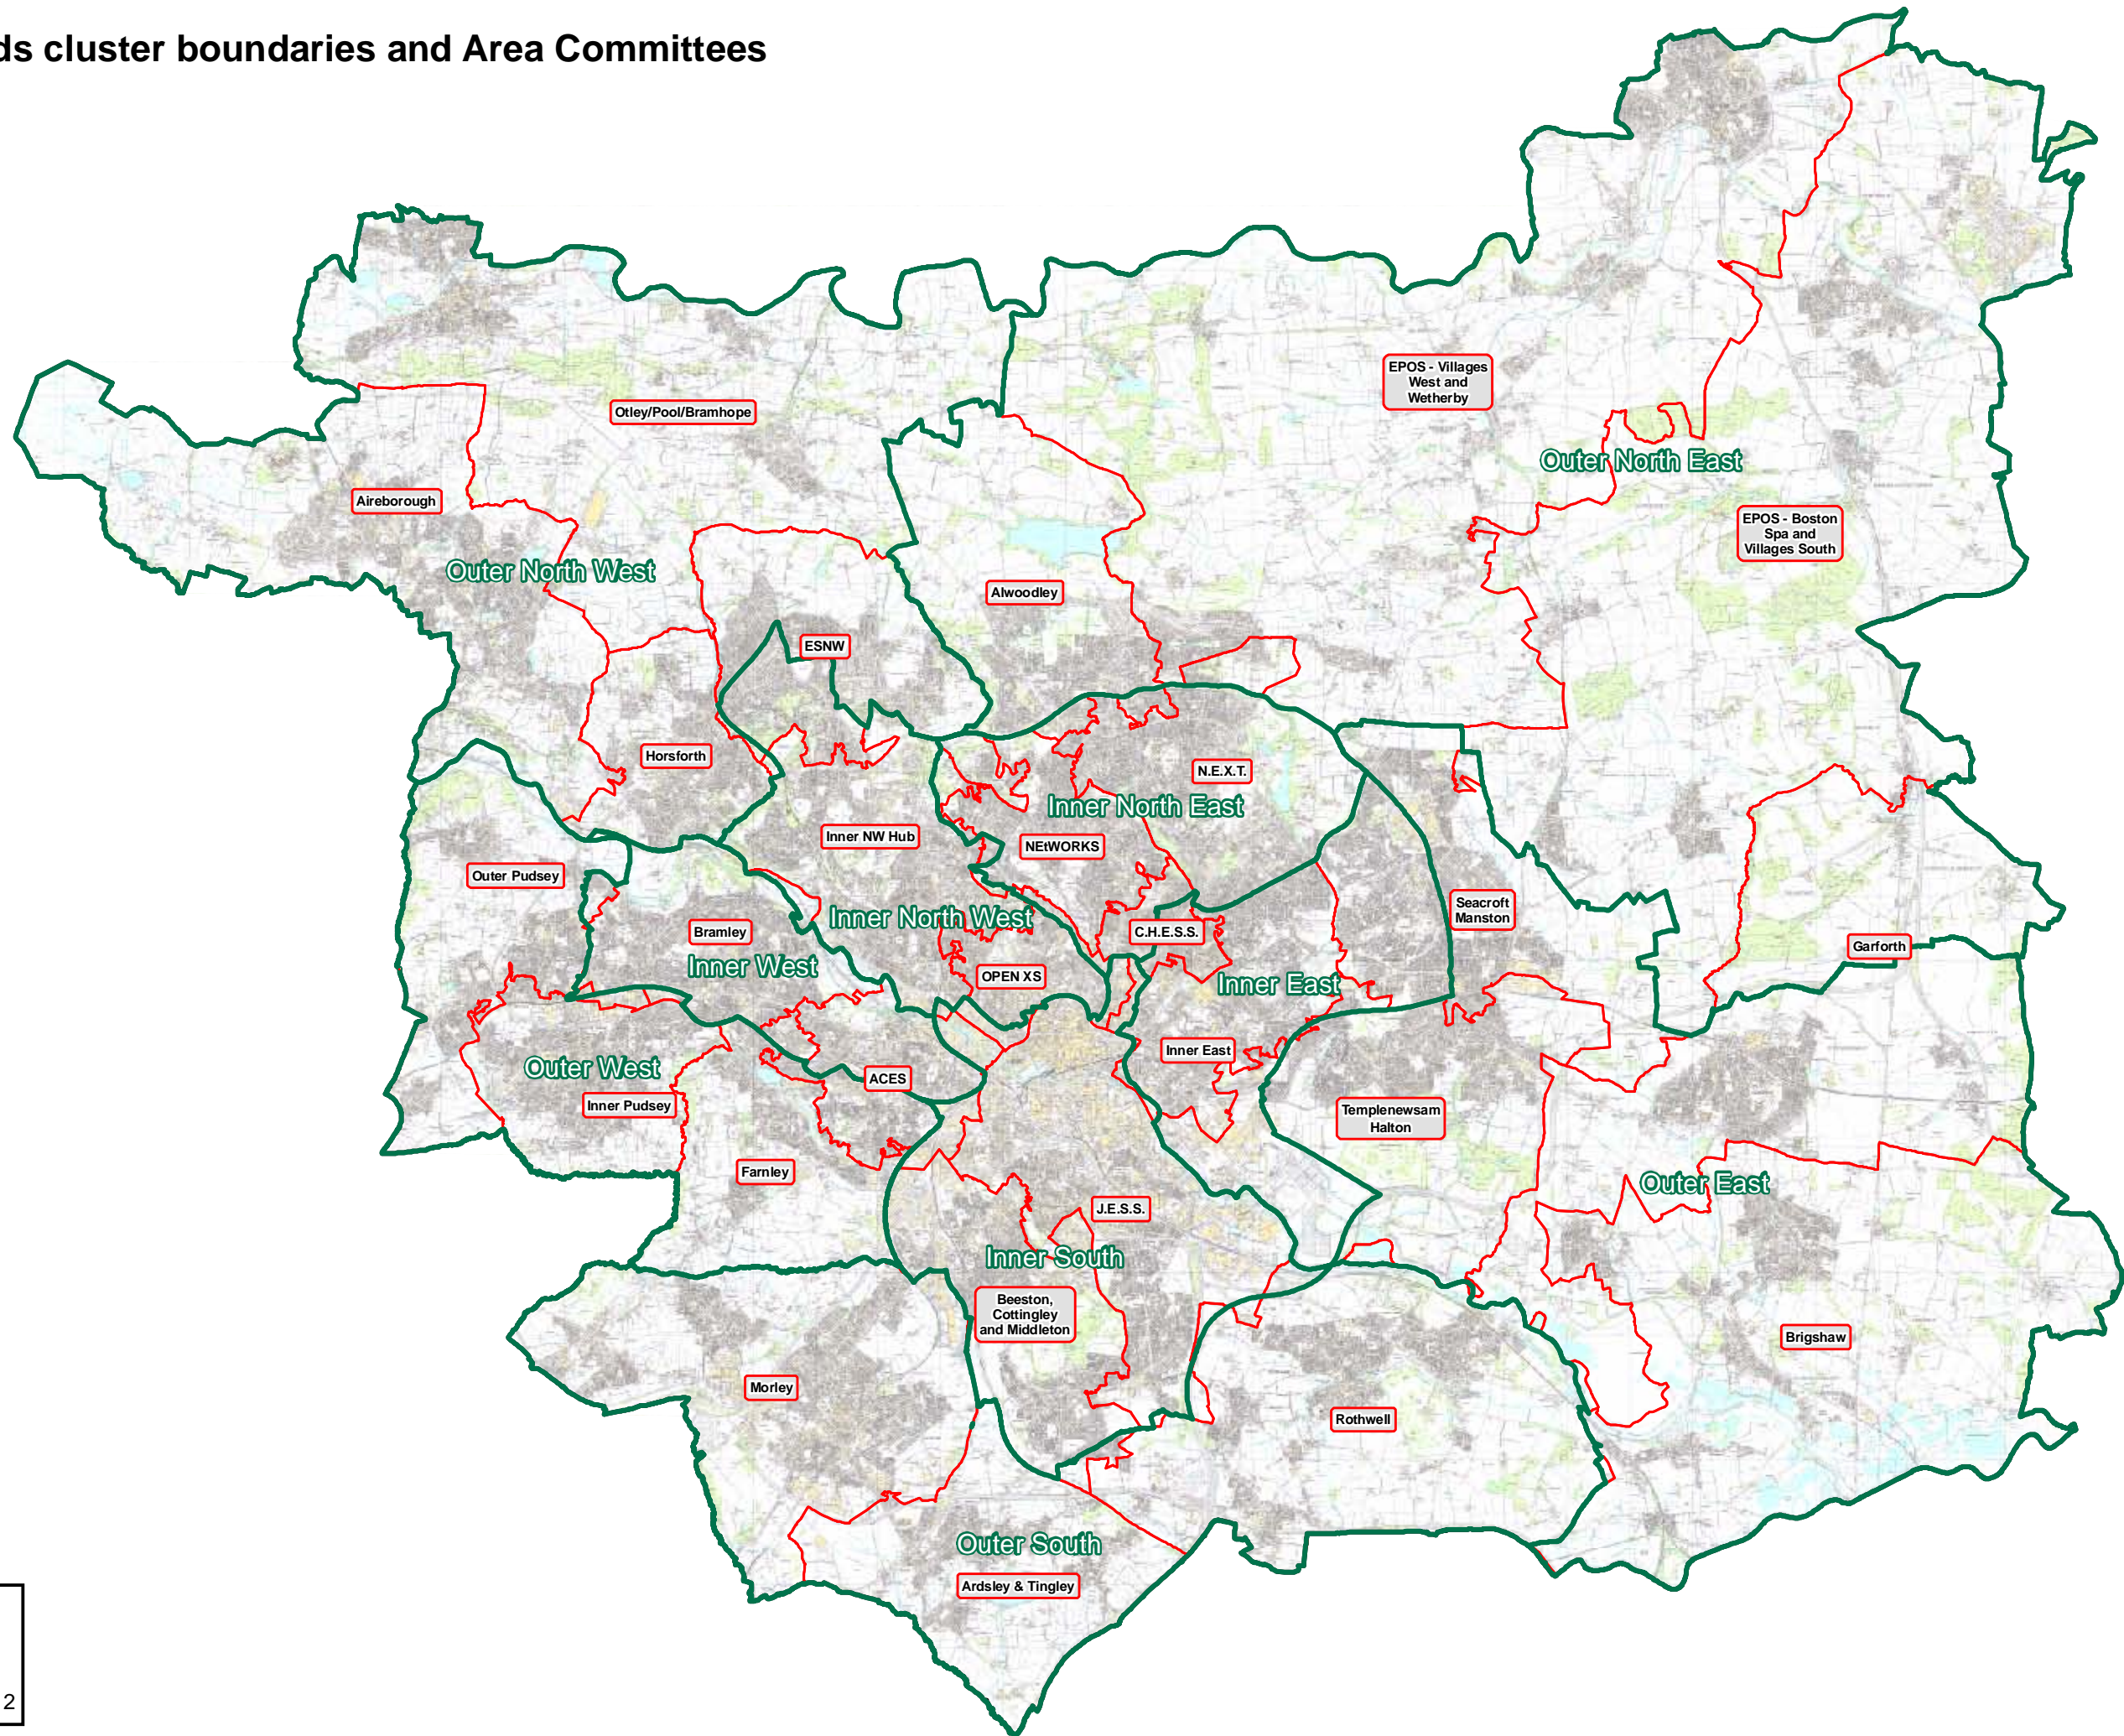

Children Leeds cluster boundaries and Area Committees

Legend

- Committee Areas
- Clusters April 2012

NOTES: Extended Services Cluster Boundaries as at April 2012.

(c) Crown Copyright and database right 2011 Ordnance Survey LA100019567
 Produced by Performance and Improvement, Children's Performance Service, Leeds City Council Children's Services.
 For further information, please contact 0113 24 75696
 L:\PMIT\School Org\Requests\2012\20120807 - ESC to Area Committees